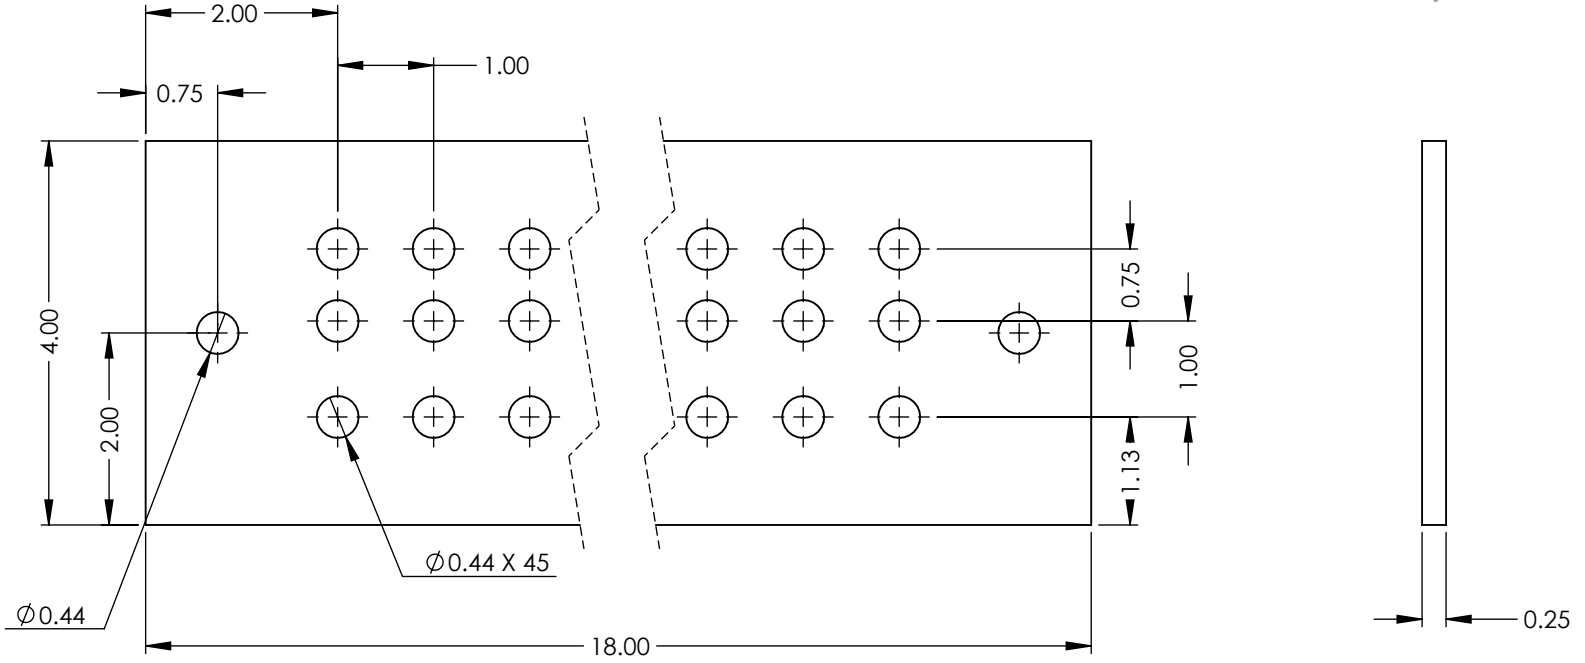

2

1

E316609

GROUNDING AND BONDING EQUIPMENT

NAV-TECH INC. HAUPPAUGE, NEW YORK

B

B

A

A

NAME	DATE
N. BOSETTI	12/27/2024
REVIEWED BY	

155 MARCUS BLVD
HAUPPAUGE, NEW YORK 11788
PH: (718) 257-2111 FAX: (718) 257-2626

MAT'L: BARE COPPER

FINISH: N/A

WEIGHT:

ALL DIMENSIONS ARE NOMINAL UNLESS EXPLICITLY STATED OTHERWISE

DRAWING TITLE: GROUND BAR 4" X 18" X 1/4"

PART #: GB4-18

SCALE: 1:2

DO NOT SCALE DRAWING

DESCRIPTION: BARE COPPER GROUND BAR 4" X 18" X 1/4" STANDARD HOLE PATTERN J INCLUDES METAL MOUNTING BRACKETS & 3/8" INSULATORS W/HARDWARE

SCALE:	1:2	SIZE	A	SHEET	1 OF 1	REV.	0

2

1