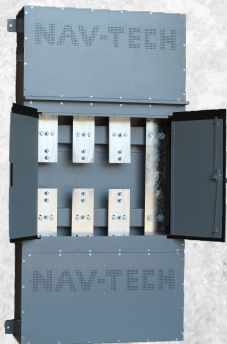

Con Edison CT Cabinets & Service Entrance Boxes

Features

- CT Cabinets rated up to 4,000 Amps.
- Entrance boxes rated up to 8800 Amps.
- 250V & 480V Applications.
- Utility sealable.
- Furnished with copper detail above 400A.
- custom sizes & configurations available.
- Indoor & outdoor configurations.
- UL 50, UL 891 compliant, Con Edison approved.
- Galvanized sheet steel powder coated wrinkle gray.
- Larger lugs or additional sets in/out available by request.