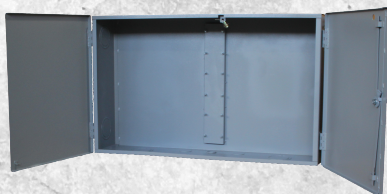

Con Edison CT Cabinets & Service Entrance Boxes

Features

- CT Cabinets rated up to 4,000 Amps.
- Entrance boxes rated up to 8800 Amps.
- 250V & 480V Applications.
- Utility sealable.
- Furnished with copper detail above 400A.
- custom sizes & configurations available.
- Indoor & outdoor configurations.
- UL 50, UL 891 compliant, Con Edison approved.
- Galvanized sheet steel powder coated wrinkle gray.
- Larger lugs or additional sets in/out available by request.